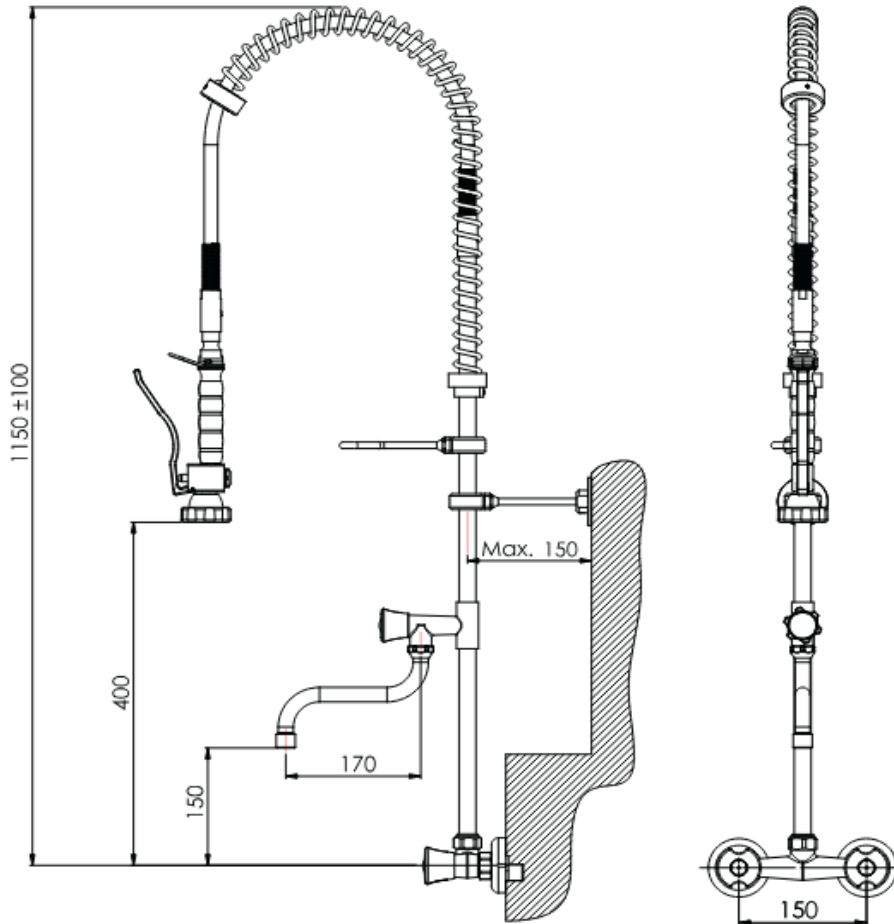

TECHNICAL DATA SHEET

WASHING ACCESSORIES

PRE-RINSE SET – WALL MOUNTED

AIM-WPR02

Double Water Inlet Shower Set with Outlet from the Wall Intermediate Faucet

- Flywheel: 90°
- Heat and pressure resistant
- Stainless steel hose.
- Ergonomically designed washing head
- Heat and pressure resistant chrome plated
- Resistive outer surface, plastic handles
- Hot and cold water connection with single lever twist plug.

TECHNICAL DATA SHEET

PRODUCT DRAWING

DISHWASHER EQUIPMENT AIM-WPR02

AIM INDUSTRIAL KITCHEN EQUIPMENT
DAP VALLEY S BUILDING NO:10 KAGITHANE / ISTANBUL