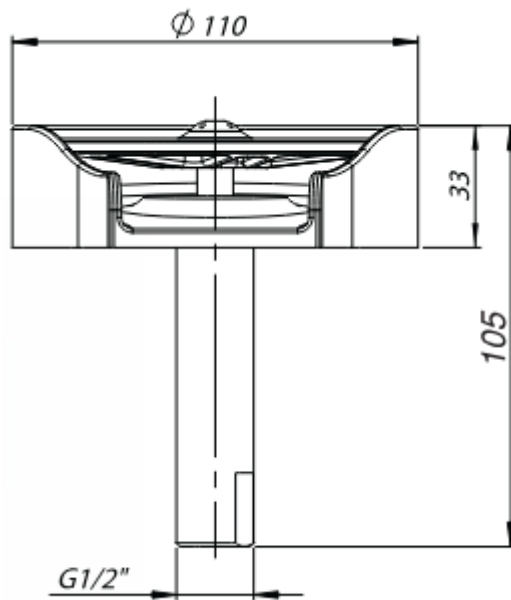

AIM

DISHWASHER EQUIPMENT AIM-G02

AIM INDUSTRIAL KITCHEN EQUIPMENT
DAP VALLEY S BUILDING NO:10 KAGITHANE / ISTANBUL

TECHNICAL DATA SHEET

WATER CONNECTION GROUP

PRODUCT DRAWING

DISHWASHER EQUIPMENT AIM-G02

AIM INDUSTRIAL KITCHEN EQUIPMENT
DAP VALLEY S BUILDING NO:10 KAGITHANE / ISTANBUL