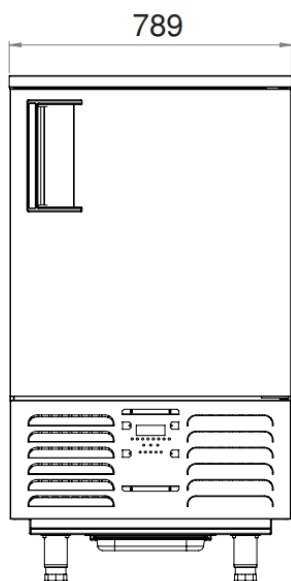

TECHNICAL DATA SHEET

NEW CONDENSER SYSTEM

Stayclear condenser

SAVING ENERGY

Eco friendly, HFC – free polyurethane insulation providing low energy consumption

EVAPARATOR DOES NOT SNOW THROUGH HOT GAS DEFROST

SPECIAL GOLDLINE AIM BLC10