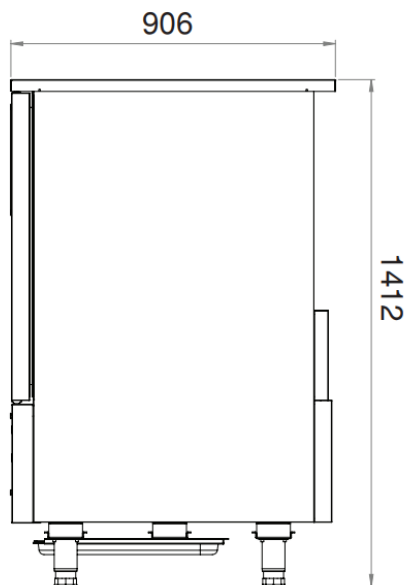

TECHNICAL DATA SHEET

NEW CONDENSER SYSTEM

Stayclear condenser

SAVING ENERGY

Eco friendly, HFC – free polyurethane insulation providing low energy consumption

EVAPARATOR DOES NOT SNOW THROUGH HOT GAS DEFROST

SPECIAL GOLDLINE AIM BLC10