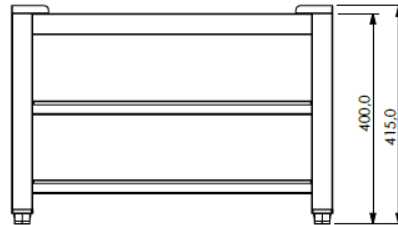

TECHNICAL DATA SHEET

DISHWASHER EQUIPMENT

BASE FOR DISHWASHER

AIM-60-DWS

Base For Dishwasher

- Brushed Structure Stainless Steel AISI430
- Welded construction
- Adjustable in height
- Square profile 40 x 40 mm
- Capacity: 2 x 500x500mm Basket
- 125KG load capacity