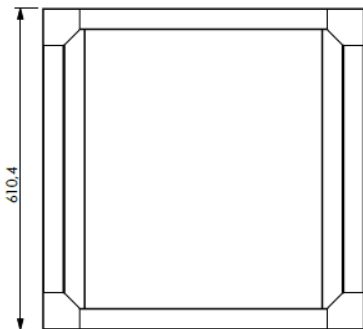

TECHNICAL DATA SHEET

DISHWASHER EQUIPMENT

BASE FOR DISHWASHER

AIM-60-DWS

Base For Dishwasher

- Brushed Structure Stainless Steel AISI430
- Welded construction
- Adjustable in height
- Square profile 40 x 40 mm
- Capacity: 2 x 500x500mm Basket
- 125KG load capacity