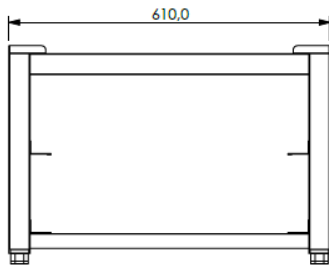

TECHNICAL DATA SHEET

DISHWASHER EQUIPMENT

BASE FOR DISHWASHER

AIM-60-DWS

Base For Dishwasher

- Brushed Structure Stainless Steel AISI430
- Welded construction
- Adjustable in height
- Square profile 40 x 40 mm
- Capacity: 2 x 500x500mm Basket
- 125KG load capacity