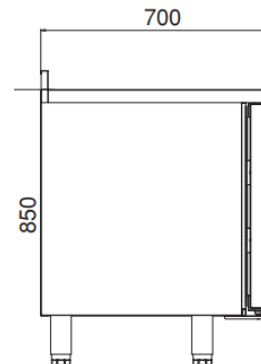

COUNTER TYPE SERIES AIM 257R4

AIM INDUSTRIAL KITCHEN EQUIPMENT
DAP VALLEY S BUILDING NO:10 KAGITHANE / ISTANBUL