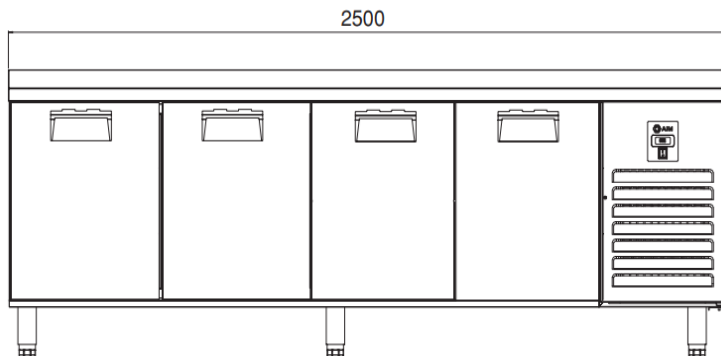

COUNTER TYPE SERIES AIM 257R4

AIM INDUSTRIAL KITCHEN EQUIPMENT
DAP VALLEY S BUILDING NO:10 KAGITHANE / ISTANBUL