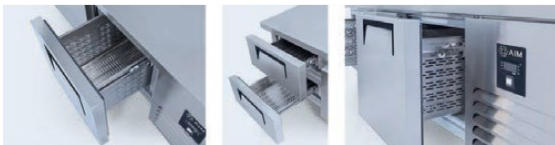

TECHNICAL DATA SHEET

COUNTER TYPE SERIES

AIM 257R4 COUNTER TYPE REFRIGERATOR -W/4 DOORS

- Designed to operate in 43°C ambient %65 humidity
- New design for equal temperature distribution
- Zero ODP Injected 42 kg/m³ Polyurethane Insulation
- Digital controller with easy read screen
- Ergonomic door and handle designed for ease of opening and cleaning
- Icecool refrigeration system designed to be most technologically advanced and energy efficient
- Hot gas defrost system
- Waste heat recovery condensate vaporiser system
- All refrigerators can be produced in marine version
- For 1/2 drawers; 1/1-150mm Gn capacity
- For 1/3 drawers; 1/1-100mm Gn capacity

COUNTER TYPE SERIES AIM 257R4

TECHNICAL DATA SHEET

Operating Temperature: -2/+8 °C
Climate class: 5
Capacity: 650L
Overall dimensions: 2500x700x850

CABINET CONSTRUCTION

Exterior Material: AISI 430 Stainless Steel
Back Material: Galvanized steel
Interior Material: AISI430 Stainless Steel
Drain: ✓
Insulation: Polyurethane with high density
40kg/m³, CFCs free, zero ODP and low GWP
Insulation thickness(mm): 50

FEATURES

Shelving: 1x4
Shelves dimensions LxD: 470x505
Legs, casters: Stainless steel legs,
heightadjustable (130-180mm)

REFRIGERATION

Thermostat: Touch screen- IP65
Refrigeration system: Split system
Defrost: Resistance
Expansion Device: Capillary
Fans: ✓
Condensation: Forced air
Evaporation: Forced air
Condensate pan: ✓