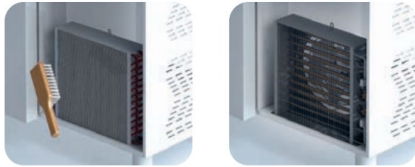

TECHNICAL DATA SHEET

COUNTER TYPE SERIES

AIM 257R4 COUNTER TYPE REFRIGERATOR -W/4 DOORS

- Designed to operate in 43°C ambient %65 humidity
- New design for equal temperature distribution
- Zero ODP Injected 42 kg/m³ Polyurethane Insulation
- Digital controller with easy read screen
- Ergonomic door and handle designed for ease of opening and cleaning
- Icecool refrigeration system designed to be most technologically advanced and energy efficient
- Hot gas defrost system
- Waste heat recovery condensate vaporiser system
- All refrigerators can be produced in marine version
- For 1/2 drawers; 1/1-150mm Gn capacity
- For 1/3 drawers; 1/1-100mm Gn capacity

FEATURES

Shelving: 1x4
Shelves dimensions LxD: 470x505
Legs, casters: Stainless steel legs,
heightadjustable (130-180mm)

REFRIGERATION

Thermostat: Touch screen- IP65
Refrigeration system: Split system
Defrost: Resistance
Expansion Device: Capillary
Fans: ✓
Condensation: Forced air
Evaporation: Forced air
Condensate pan: ✓

COUNTER TYPE SERIES AIM 257R4

TECHNICAL DATA SHEET

NEW CONDENSER SYSTEM

Stayclear condenser

SAVING ENERGY

Eco friendly, HFC – free polyurethane insulation providing low energy consumption

EVAPARATOR DOES NOT SNOW THROUGH HOT GAS DEFROST

PERFECT COOLING SYSTEM

More efficient air circulation with one piece evaporator

CLASSIC

AIMEVA

EXTRA INTERNAL VOLUME

Easy to use and extra internal volume by the help of the horizontally positioned evaporator