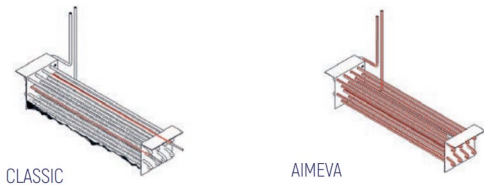

COUNTER TYPE SERIES AIM 257R4

TECHNICAL DATA SHEET

NEW CONDENSER SYSTEM

Stayclear condenser

SAVING ENERGY

Eco friendly, HFC – free polyurethane insulation providing low energy consumption

EVAPARATOR DOES NOT SNOW THROUGH HOT GAS DEFROST

PERFECT COOLING SYSTEM

More efficient air circulation with one piece evaporator

CLASSIC

AIMEVA

EXTRA INTERNAL VOLUME

Easy to use and extra internal volume by the help of the horizontally positioned evaporator