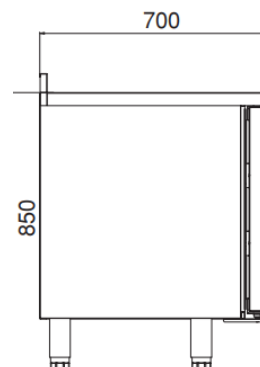

COUNTER TYPE SERIES AIM 257R4-G

AIM INDUSTRIAL KITCHEN EQUIPMENT
DAP VALLEY S BUILDING NO:10 KAGITHANE / ISTANBUL