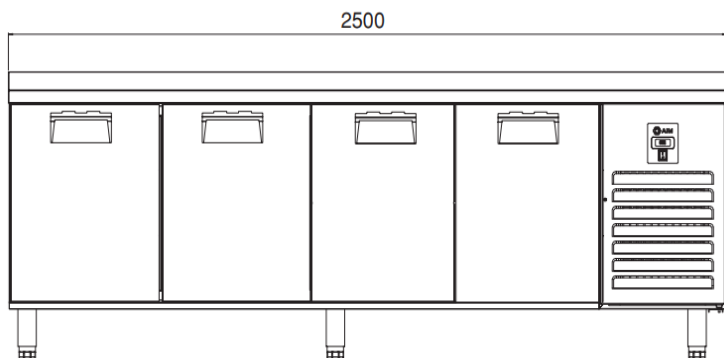

COUNTER TYPE SERIES AIM 257R4-G

AIM INDUSTRIAL KITCHEN EQUIPMENT
DAP VALLEY S BUILDING NO:10 KAGITHANE / ISTANBUL