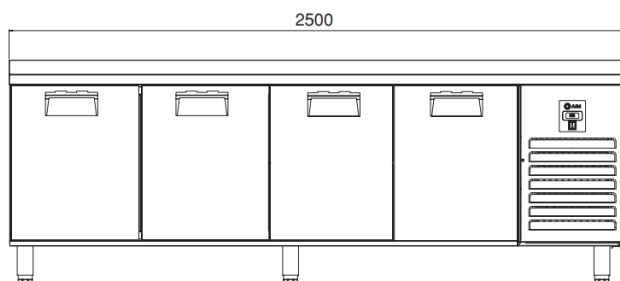

COUNTER TYPE SERIES AIM 257R3

AIM INDUSTRIAL KITCHEN EQUIPMENT
DAP VALLEY S BUILDING NO:10 KAGITHANE / ISTANBUL