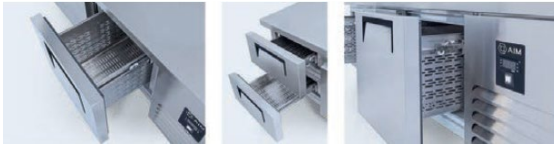

TECHNICAL DATA SHEET

COUNTER TYPE SERIES

AIM 257R3 COUNTER TYPE REFRIGERATOR -W/4 DOORS

- Designed to operate in 43°C ambient %65 humidity
- New design for equal temperature distribution
- Zero ODP Injected 42 kg/m³ Polyurethane Insulation
- Digital controller with easy read screen
- Ergonomic door and handle designed for ease of opening and cleaning
- Icecool refrigeration system designed to be most technologically advanced and energy efficient
- Hot gas defrost system
- Waste heat recovery condensate vaporiser system
- All refrigerators can be produced in marine version
- For 1/2 drawers; 1/1-150mm Gn capacity
- For 1/3 drawers; 1/1-100mm Gn capacity

COUNTER TYPE SERIES AIM 257R3

TECHNICAL DATA SHEET

Operating Temperature: -2/+8 °C
Climate class: 5
Capacity: 650L
Overall dimensions: 2500x700x850

CABINET CONSTRUCTION

Exterior Material: AISI 304 Stainless Steel
Back Material: Galvanized steel
Interior Material: AISI 304 Stainless Steel
Drain: ✓
Insulation: Polyurethane with high density
40kg/m³, CFCs free, zero ODP and low GWP
Insulation thickness(mm): 50

FEATURES

Shelving: 1x4
Shelves dimensions LxD: 470x505
Legs, casters: Stainless steel legs, height adjustable (130-180mm)

REFRIGERATION

Thermostat: Touch screen- IP65
Refrigeration system: Split system
Defrost: Resistance
Expansion Device: Capillary
Fans: ✓
Condensation: Forced air
Evaporation: Forced air
Condensate pan: ✓