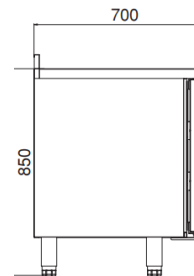

COUNTER TYPE SERIES AIM 257R3

AIM INDUSTRIAL KITCHEN EQUIPMENT
DAP VALLEY S BUILDING NO:10 KAGITHANE / ISTANBUL