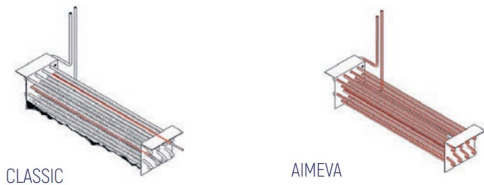

COUNTER TYPE SERIES AIM 257R3

TECHNICAL DATA SHEET

NEW CONDENSER SYSTEM

Stayclear condenser

SAVING ENERGY

Eco friendly, HFC – free polyurethane insulation providing low energy consumption

EVAPARATOR DOES NOT SNOW THROUGH HOT GAS DEFROST

CLASSIC

AIMEVA

PERFECT COOLING SYSTEM

More efficient air circulation with one piece evaporator

CLASSIC

AIMEVA

EXTRA INTERNAL VOLUME

Easy to use and extra internal volume by the help of the horizontally positioned evaporator