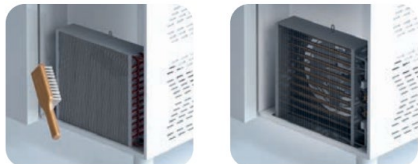

TECHNICAL DATA SHEET

COUNTER TYPE SERIES

AIM 257R3-G COUNTER TYPE REFRIGERATOR -W/4 GLASS DOORS

- Designed to operate in 43°C ambient %65 humidity
- New design for equal temperature distribution
- Zero ODP Injected 42 kg/m³ Polyurethane Insulation
- Digital controller with easy read screen
- Ergonomic door and handle designed for ease of opening and cleaning
- Icecool refrigeration system designed to be most technologically advanced and energy efficient
- Hot gas defrost system
- Waste heat recovery condensate vaporiser system
- All refrigerators can be produced in marine version

FEATURES

Shelving: 1x4
Shelves dimensions LxD: 470x505
Legs, casters: Stainless steel legs,
height adjustable (130-180mm)

REFRIGERATION

Thermostat: Touch screen- IP65
Refrigeration system: Split system
Defrost: Resistance
Expansion Device: Capillary
Fans: ✓
Condensation: Forced air
Evaporation: Forced air
Condensate pan: ✓

COUNTER TYPE SERIES AIM 257R3-G

TECHNICAL DATA SHEET

NEW CONDENSER SYSTEM

Stayclear condenser

SAVING ENERGY

Eco friendly, HFC – free polyurethane insulation providing low energy consumption

EVAPARATOR DOES NOT SNOW THROUGH HOT GAS DEFROST

PERFECT COOLING SYSTEM

More efficient air circulation with one piece evaporator

CLASSIC

AIMECE

EXTRA INTERNAL VOLUME

Easy to use and extra internal volume by the help of the horizontally positioned evaporator