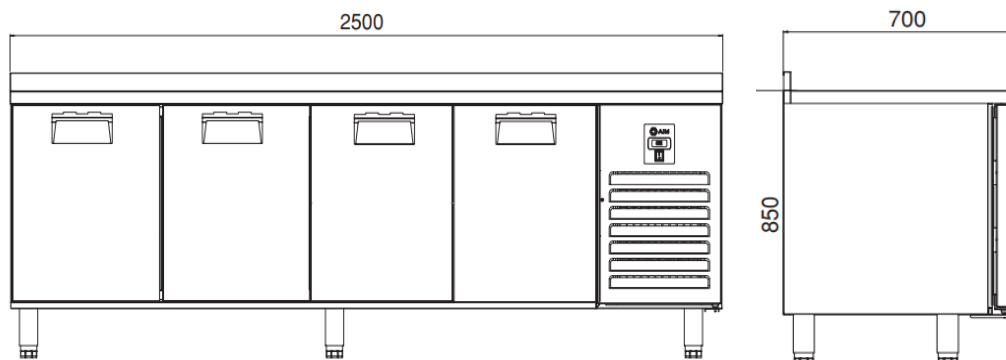

COUNTER TYPE SERIES AIM 257R3-G