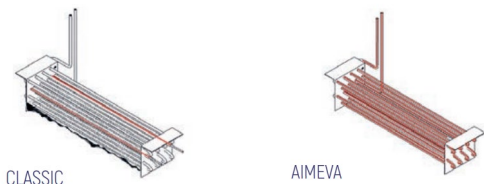

COUNTER TYPE SERIES AIM 257R3-G

TECHNICAL DATA SHEET

NEW CONDENSER SYSTEM

Stayclear condenser

SAVING ENERGY

Eco friendly, HFC – free polyurethane insulation providing low energy consumption

EVAPARATOR DOES NOT SNOW THROUGH HOT GAS DEFROST

PERFECT COOLING SYSTEM

More efficient air circulation with one piece evaporator

CLASSIC

AIMECE

EXTRA INTERNAL VOLUME

Easy to use and extra internal volume by the help of the horizontally positioned evaporator