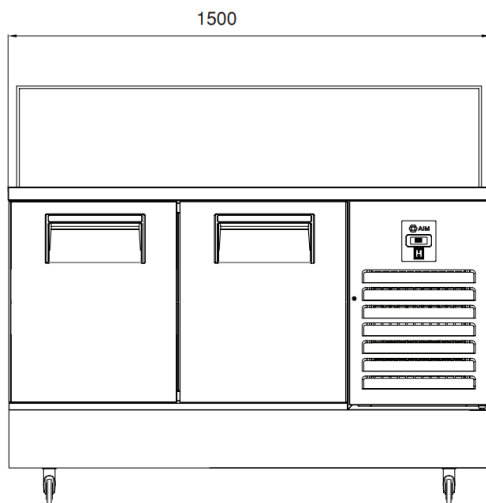

TECHNICAL DATA SHEET

NEW CONDENSER SYSTEM

Stayclear condenser

SAVING ENERGY

Eco friendly, HFC – free polyurethane insulation providing low energy consumption

EVAPARATOR DOES NOT SNOW THROUGH HOT GAS DEFROST

PERFECT COOLING SYSTEM

More efficient air circulation with one piece evaporator

EXTRA INTERNAL VOLUME

Easy to use and extra internal volume by the help of the horizontally positioned evaporator

*Image representation.

SPECIAL COLD LINE AIM 257PF4

AIM INDUSTRIAL KITCHEN EQUIPMENT
DAP VALLEY S BUILDING NO:10 KAGITHANE / ISTANBUL