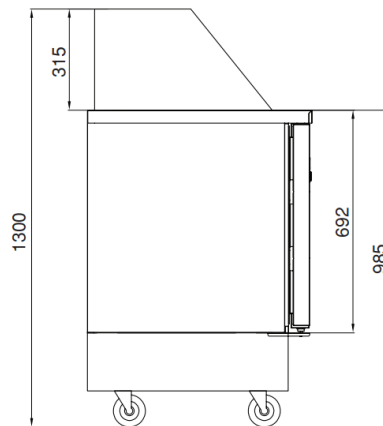

TECHNICAL DATA SHEET

NEW CONDENSER SYSTEM

Stayclear condenser

SAVING ENERGY

Eco friendly, HFC – free polyurethane insulation providing low energy consumption

EVAPARATOR DOES NOT SNOW THROUGH HOT GAS DEFROST

PERFECT COOLING SYSTEM

More efficient air circulation with one piece evaporator

EXTRA INTERNAL VOLUME

Easy to use and extra internal volume by the help of the horizontally positioned evaporator

*Image representation.

SPECIAL COLD LINE AIM 257PF4

AIM INDUSTRIAL KITCHEN EQUIPMENT
DAP VALLEY S BUILDING NO:10 KAGITHANE / ISTANBUL