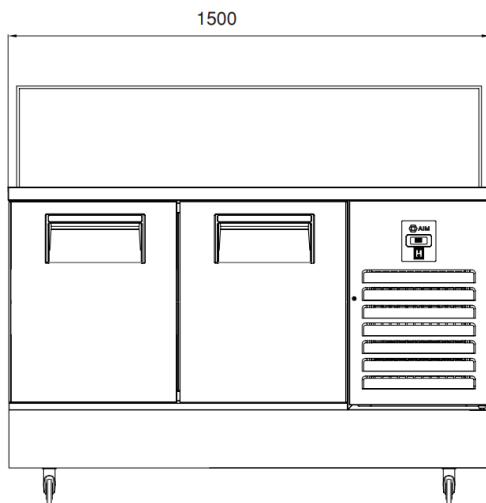

TECHNICAL DATA SHEET

NEW CONDENSER SYSTEM

Stayclear condenser

SAVING ENERGY

Eco friendly, HFC – free polyurethane insulation providing low energy consumption

EVAPARATOR DOES NOT SNOW THROUGH HOT GAS DEFROST

PERFECT COOLING SYSTEM

More efficient air circulation with one piece evaporator

EXTRA INTERNAL VOLUME

Easy to use and extra internal volume by the help of the horizontally positioned evaporator

*Image representation.

SPECIAL COLD LINE AIM 257PF3