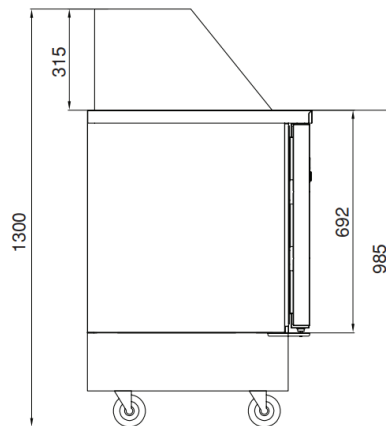

TECHNICAL DATA SHEET

NEW CONDENSER SYSTEM

Stayclear condenser

SAVING ENERGY

Eco friendly, HFC – free polyurethane insulation providing low energy consumption

EVAPARATOR DOES NOT SNOW THROUGH HOT GAS DEFROST

PERFECT COOLING SYSTEM

More efficient air circulation with one piece evaporator

EXTRA INTERNAL VOLUME

Easy to use and extra internal volume by the help of the horizontally positioned evaporator

*Image representation.

SPECIAL COLD LINE AIM 257PF3