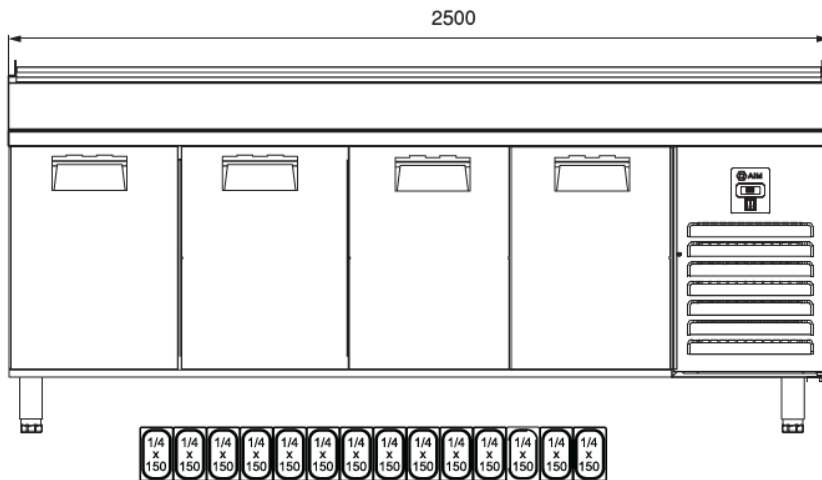

TECHNICAL DATA SHEET

NEW CONDENSER SYSTEM

Stayclear condenser

SAVING ENERGY

Eco friendly, HFC – free polyurethane insulation providing low energy consumption

EVAPARATOR DOES NOT SNOW THROUGH HOT GAS DEFROST

PERFECT COOLING SYSTEM

More efficient air circulation with one piece evaporator

EXTRA INTERNAL VOLUME

Easy to use and extra internal volume by the help of the horizontally positioned evaporator

MAKE-UP SERIES AIM 257MS3