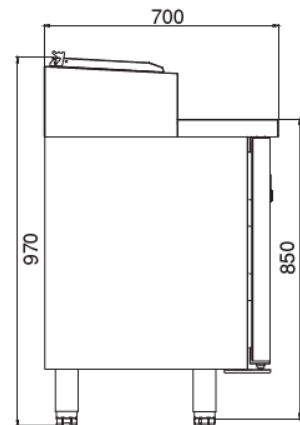

TECHNICAL DATA SHEET

NEW CONDENSER SYSTEM

Stayclear condenser

SAVING ENERGY

Eco friendly, HFC – free polyurethane insulation providing low energy consumption

EVAPARATOR DOES NOT SNOW THROUGH HOT GAS DEFROST

PERFECT COOLING SYSTEM

More efficient air circulation with one piece evaporator

EXTRA INTERNAL VOLUME

Easy to use and extra internal volume by the help of the horizontally positioned evaporator

MAKE-UP SERIES AIM 257MS3