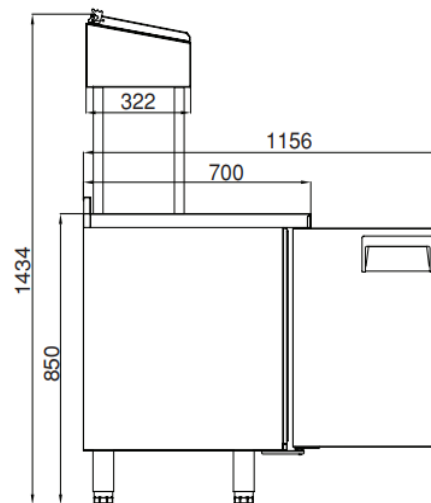

TECHNICAL DATA SHEET

NEW CONDENSER SYSTEM

Stayclear condenser

SAVING ENERGY

Eco friendly, HFC – free polyurethane insulation providing low energy consumption

EVAPARATOR DOES NOT SNOW THROUGH HOT GAS DEFROST

PERFECT COOLING SYSTEM

More efficient air circulation with one piece evaporator

EXTRA INTERNAL VOLUME

Easy to use and extra internal volume by the help of the horizontally positioned evaporator

MAKE-UP SERIES AIM 207M4