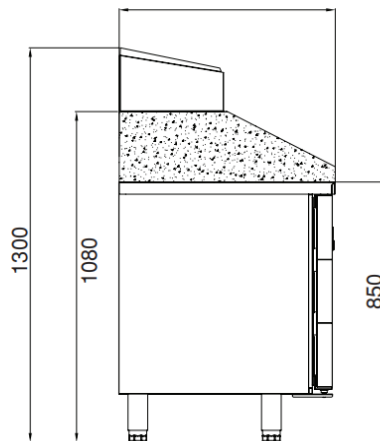

TECHNICAL DATA SHEET

NEW CONDENSER SYSTEM

Stayclear condenser

SAVING ENERGY

Eco friendly, HFC – free polyurethane insulation providing low energy consumption

EVAPARATOR DOES NOT SNOW THROUGH HOT GAS DEFROST

PERFECT COOLING SYSTEM

More efficient air circulation with one piece evaporator

EXTRA INTERNAL VOLUME

Easy to use and extra internal volume by the help of the horizontally positioned evaporator

MAKE-UP SERIES AIM 207M4-SB