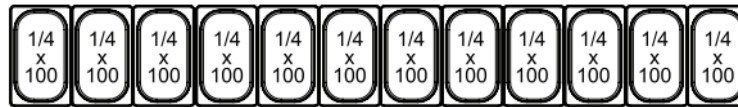

TECHNICAL DATA SHEET

NEW CONDENSER SYSTEM

Stayclear condenser

SAVING ENERGY

Eco friendly, HFC – free polyurethane insulation providing low energy consumption

EVAPARATOR DOES NOT SNOW THROUGH HOT GAS DEFROST

PERFECT COOLING SYSTEM

More efficient air circulation with one piece evaporator

EXTRA INTERNAL VOLUME

Easy to use and extra internal volume by the help of the horizontally positioned evaporator

MAKE-UP SERIES AIM 207M4-SB