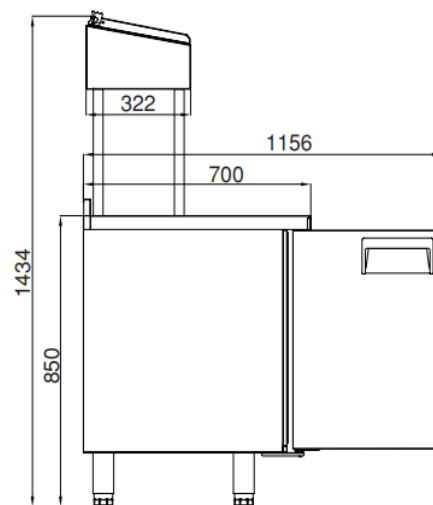

TECHNICAL DATA SHEET

NEW CONDENSER SYSTEM

Stayclear condenser

SAVING ENERGY

Eco friendly, HFC – free polyurethane insulation providing low energy consumption

EVAPARATOR DOES NOT SNOW THROUGH HOT GAS DEFROST

PERFECT COOLING SYSTEM

More efficient air circulation with one piece evaporator

EXTRA INTERNAL VOLUME

Easy to use and extra internal volume by the help of the horizontally positioned evaporator

MAKE-UP SERIES AIM 207M3