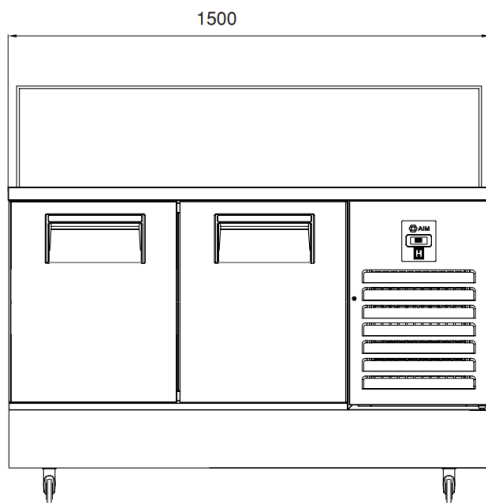

TECHNICAL DATA SHEET

NEW CONDENSER SYSTEM

Stayclear condenser

SAVING ENERGY

Eco friendly, HFC – free polyurethane insulation providing low energy consumption

EVAPARATOR DOES NOT SNOW THROUGH HOT GAS DEFROST

PERFECT COOLING SYSTEM

More efficient air circulation with one piece evaporator

EXTRA INTERNAL VOLUME

Easy to use and extra internal volume by the help of the horizontally positioned evaporator

SPECIAL COLD LINE AIM 157PF3