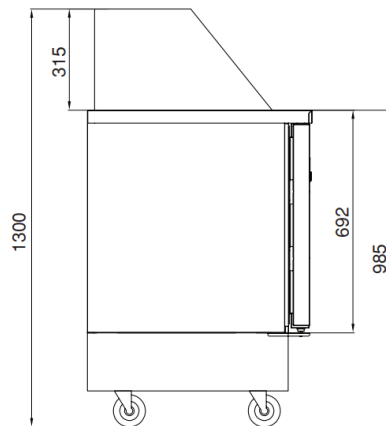

TECHNICAL DATA SHEET

NEW CONDENSER SYSTEM

Stayclear condenser

SAVING ENERGY

Eco friendly, HFC – free polyurethane insulation providing low energy consumption

EVAPARATOR DOES NOT SNOW THROUGH HOT GAS DEFROST

PERFECT COOLING SYSTEM

More efficient air circulation with one piece evaporator

EXTRA INTERNAL VOLUME

Easy to use and extra internal volume by the help of the horizontally positioned evaporator

SPECIAL COLD LINE AIM 157PF3