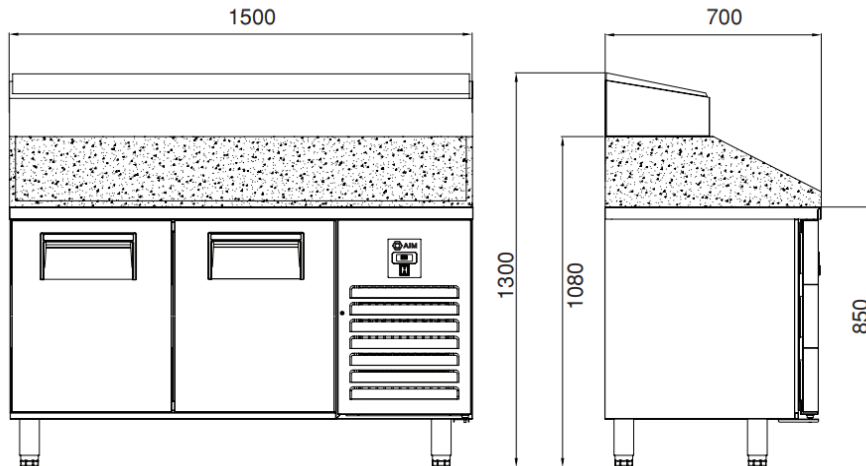

TECHNICAL DATA SHEET

NEW CONDENSER SYSTEM

Stayclear condenser

SAVING ENERGY

Eco friendly, HFC – free polyurethane insulation providing low energy consumption

EVAPARATOR DOES NOT SNOW THROUGH HOT GAS DEFROST

PERFECT COOLING SYSTEM

More efficient air circulation with one piece evaporator

EXTRA INTERNAL VOLUME

Easy to use and extra internal volume by the help of the horizontally positioned evaporator

MAKE-UP SERIES AIM 157M4-SB