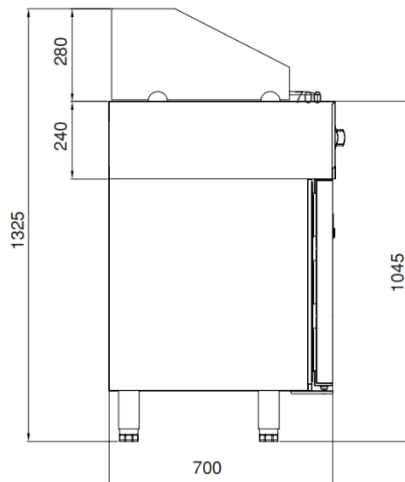

TECHNICAL DATA SHEET

NEW CONDENSER SYSTEM

Stayclear condenser

SAVING ENERGY

Eco friendly, HFC – free polyurethane insulation providing low energy consumption

EVAPARATOR DOES NOT SNOW THROUGH HOT GAS DEFROST

PERFECT COOLING SYSTEM

More efficient air circulation with one piece evaporator

EXTRA INTERNAL VOLUME

Easy to use and extra internal volume by the help of the horizontally positioned evaporator

SPECIAL COLD LINE AIM 127CR3

AIM INDUSTRIAL KITCHEN EQUIPMENT
DAP VALLEY S BUILDING NO:10 KAGITHANE / ISTANBUL