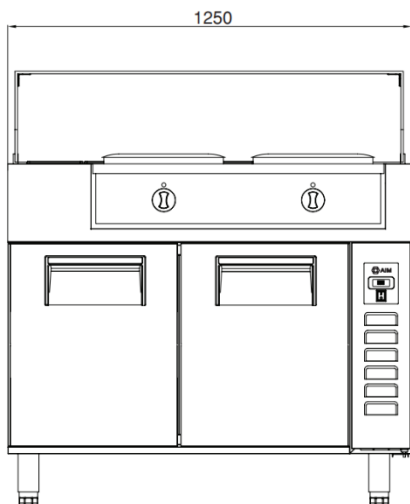

TECHNICAL DATA SHEET

NEW CONDENSER SYSTEM

Stayclear condenser

SAVING ENERGY

Eco friendly, HFC – free polyurethane insulation providing low energy consumption

EVAPARATOR DOES NOT SNOW THROUGH HOT GAS DEFROST

PERFECT COOLING SYSTEM

More efficient air circulation with one piece evaporator

EXTRA INTERNAL VOLUME

Easy to use and extra internal volume by the help of the horizontally positioned evaporator

SPECIAL COLD LINE AIM 127CR3

AIM INDUSTRIAL KITCHEN EQUIPMENT
DAP VALLEY S BUILDING NO:10 KAGITHANE / ISTANBUL